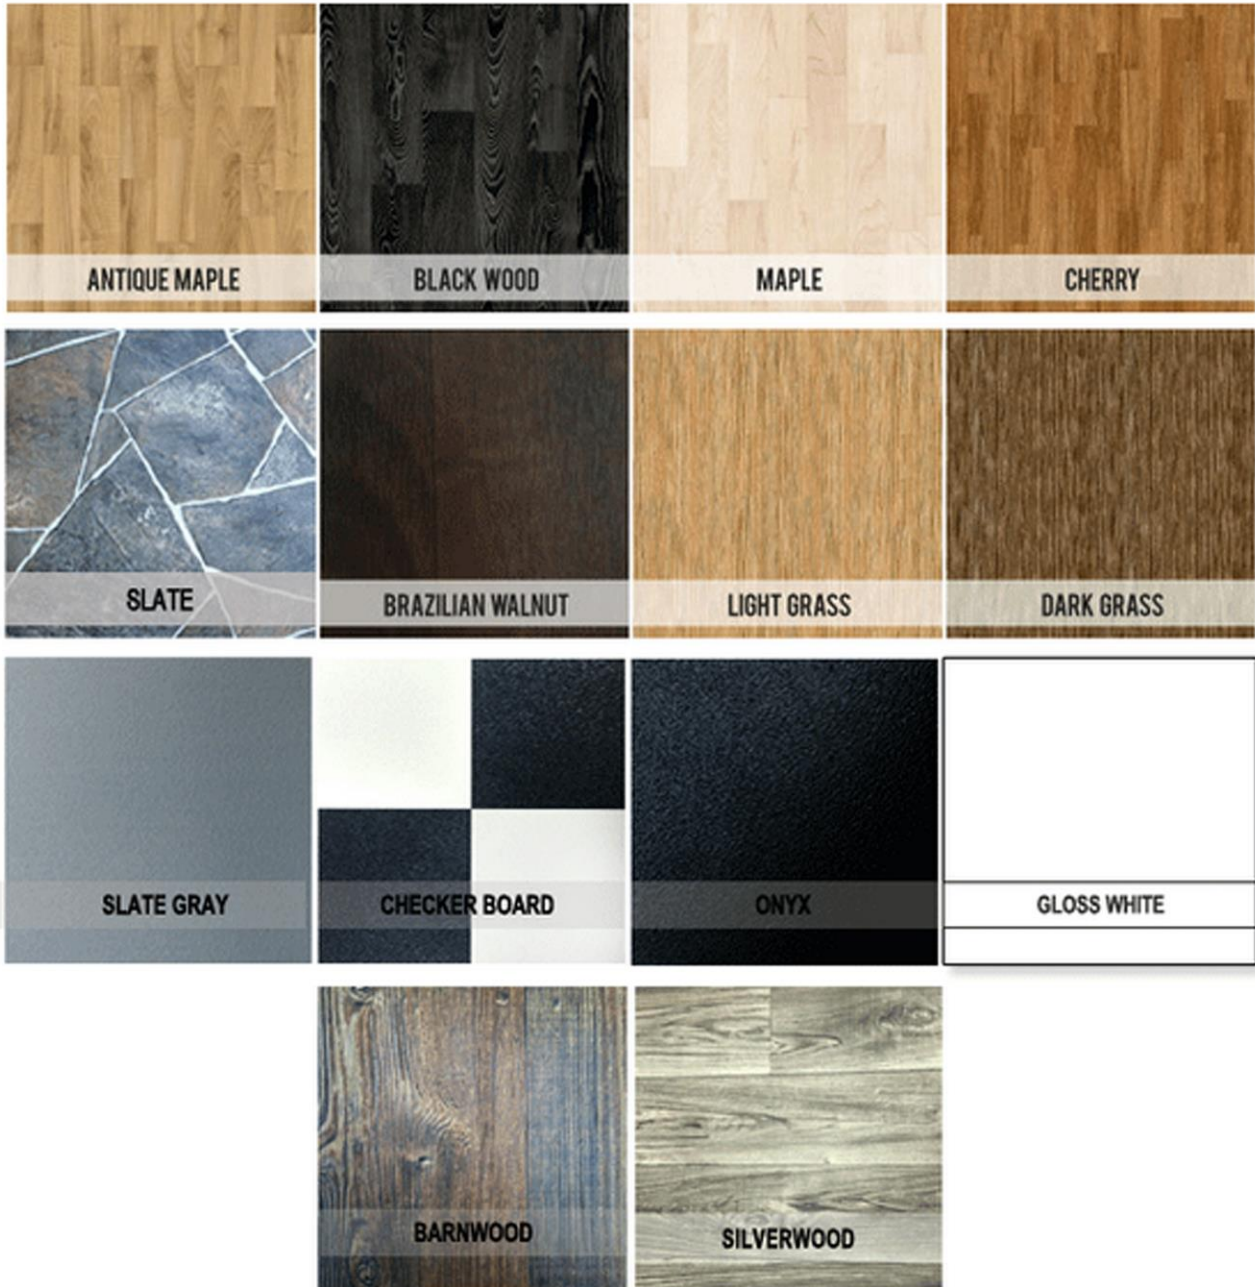

*Your Partner for Innovative
Flooring & Furniture*

● **POPULAR ROLLABLE VINYL**

The Inside Track Inc.
1750 Peachtree St NW, #275C
Atlanta, GA 30309
888.806.7308